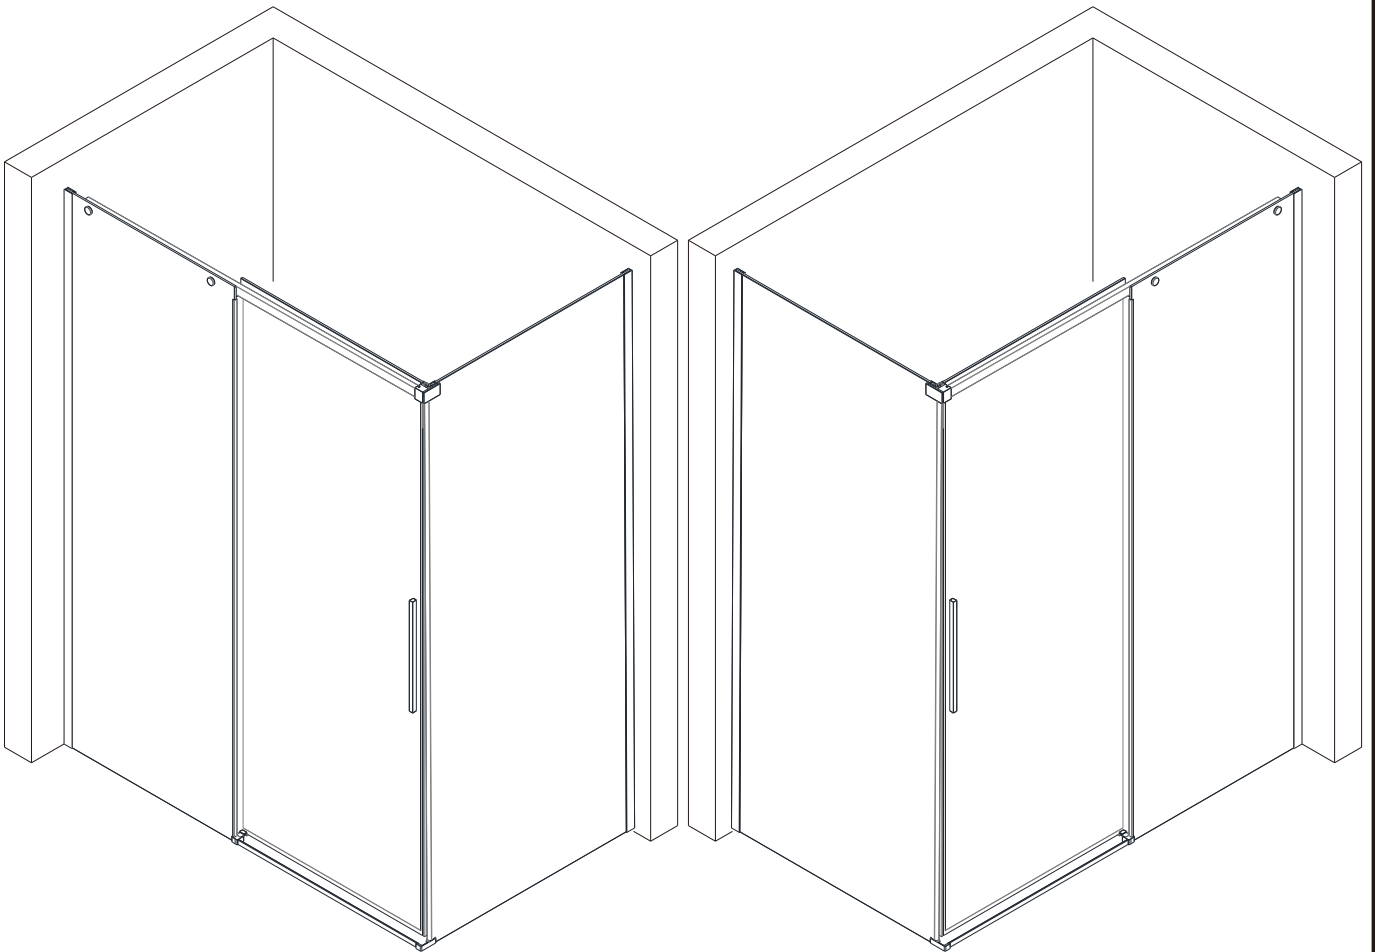

BelBagno
bagno bello è vita bella

Bath Screen

Installation instructions

ACQUA-FIX