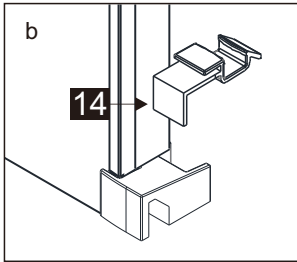

## ■ Installation

Please read these instructions carefully before start of installation.

The wall post has up to 20mm of adjustment for out of true wall situations.

**Ensure that the shower tray is fitted level and that after assembly of enclosure there is a full and continuous bead of sealant between the top of the shower tray and the title joint.**

## ■ Shower Tray Installation

The shower tray must be sited against a structural wall.

Water proof walling or tiling should be fitted so that it sits on the top of the tray rim.

## Tools required

This product is heavy and will require two people to install.

- 01
- 02
- 03
- 04
- 05
- 06
- 07
- 08
- 09
- 10
- 11
- 12
- 13
- 14
- 15
- 16
- 17
- 18
- 19
- 20
- 21
- 22
- 23
- 24
- 25
- 26
- 27
- 28
- 29
- 30
- 31
- 32
- 33
- 34
- 35
- 36
- 37
- 38
- 39
- 40
- 41
- 42
- 43
- 44
- 45
- 46
- 47
- 48
- 49

① x1	② x1	③ x2	④ x1	⑤ x1	⑥ x1	⑦ x1	⑧ x1	⑨ x10	⑩ x1	⑪ x4	⑫ x10 ST4x30	⑬ x1
⑭ x1	⑮ x1	⑯ x1	⑰ x1	⑱ x1	⑲ x1	⑳ x1	㉑ x1 ST4x8	㉒ x2	㉓ x2	㉔ x2	㉕ x1	㉖ x1
㉗ x1	㉘ x1	㉙ x1	㉚ x1	㉛ x1	㉜ x1	㉝ x1	㉞ x1	㉟ x1	㊱ x1	㊲ x2	㊳ x2	㊴ x2