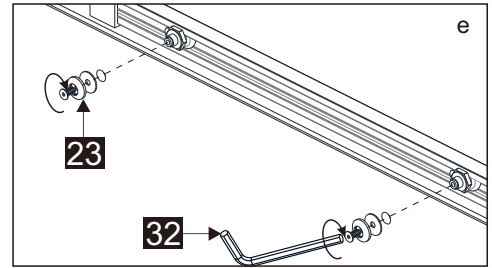

## ■ Installation

Please read these instructions carefully before start of installation.

The wall post has up to 20mm of adjustment for out of true wall situations.

**Ensure that the shower tray is fitted level and that after assembly of enclosure there is a full and continuous bead of sealant between the top of the shower tray and the title joint.**

## Tools required

This product is heavy and will require two people to install.

- 01
- 02
- 03
- 04
- 05
- 06
- 07
- 08
- 09
- 10
- 11
- 12
- 13
- 14
- 15
- 16
- 17
- 18
- 19
- 20
- 21
- 22
- 23
- 24
- 25
- 26
- 27
- 28
- 29
- 30
- 31
- 32
- 33
- 34
- 35
- 36
- 37
- 38
- 39
- 40
- 41
- 42
- 43
- 44
- 45
- 46
- 47
- 48
- 49

① x1	② x1	③ x2	④ x1	⑤ x1	⑥ x1	⑦ x1	⑧ x1	⑨ x10	⑩ x1	⑪ x4	⑫ x10 ST4x30	⑬ x1
⑭ x1	⑮ x1	⑯ x1	⑰ x1	⑱ x1	⑲ x1	⑳ x1	㉑ x1 ST4x8	㉒ x2	㉓ x2	㉔ x2	㉕ x1	㉖ x1
㉗ x1	㉘ x1	㉙ x1	㉚ x1	㉛ x1	㉜ x1	㉝ x1	㉞ x1	㉟ x1	㊱ x1	㊲ x2	㊳ x2	㊴ x2