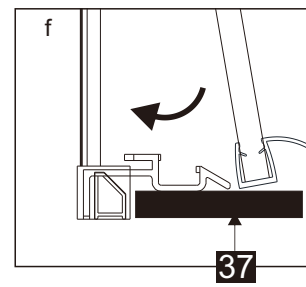

## ■ Installation

Please read these instructions carefully before start of installation.

The wall post has up to 20mm of adjustment for out of true wall situations.

**Ensure that the shower tray is fitted level and that after assembly of enclosure there is a full and continuous bead of sealant between the top of the shower tray and the title joint.**

## Tools required

This product is heavy and will require two people to install.

- 01
- 02
- 03
- 04
- 05
- 06
- 07
- 08
- 09
- 10
- 11
- 12
- 13
- 14
- 15
- 16
- 17
- 18
- 19
- 20
- 21
- 22
- 23
- 24
- 25
- 26
- 27
- 28
- 29
- 30
- 31
- 32
- 33
- 34
- 35
- 36
- 37
- 38
- 39
- 40
- 41
- 42
- 43
- 44
- 45
- 46
- 47
- 48
- 49

① x1	② x1	③ x2	④ x1	⑤ x1	⑥ x1	⑦ x1	⑧ x1	⑨ x10	⑩ x1	⑪ x4	⑫ x10 ST4x30	⑬ x1
⑭ x1	⑮ x1	⑯ x1	⑰ x1	⑱ x1	⑲ x1	⑳ x1	㉑ x1 ST4x8	㉒ x2	㉓ x2	㉔ x2	㉕ x1	㉖ x1
㉗ x1	㉘ x1	㉙ x1	㉚ x1	㉛ x1	㉜ x1	㉝ x1	㉞ x1	㉟ x1	㊱ x1	㊲ x2	㊳ x2	㊴ x2