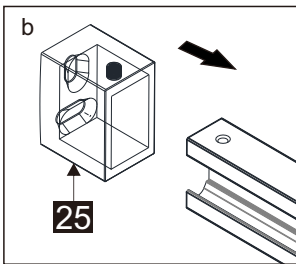

## ■ Installation

Please read these instructions carefully before start of installation.

The wall post has up to 20mm of adjustment for out of true wall situations.

**Ensure that the shower tray is fitted level and that after assembly of enclosure there is a full and continuous bead of sealant between the top of the shower tray and the title joint.**

## Tools required

This product is heavy and will require two people to install.

- 01
- 02
- 03
- 04
- 05
- 06
- 07
- 08
- 09
- 10
- 11
- 12
- 13
- 14
- 15
- 16
- 17
- 18
- 19
- 20
- 21
- 22
- 23
- 24
- 25
- 26
- 27
- 28
- 29
- 30
- 31
- 32
- 33
- 34
- 35
- 36
- 37
- 38
- 39
- 40
- 41
- 42
- 43
- 44
- 45
- 46
- 47
- 48
- 49

① x1	② x1	③ x2	④ x1	⑤ x1	⑥ x1	⑦ x1	⑧ x1	⑨ x10	⑩ x1	⑪ x4	⑫ x10 ST4x30	⑬ x1
⑭ x1	⑮ x1	⑯ x1	⑰ x1	⑱ x1	⑲ x1	⑳ x1	㉑ x1 ST4x8	㉒ x2	㉓ x2	㉔ x2	㉕ x1	㉖ x1
㉗ x1	㉘ x1	㉙ x1	㉚ x1	㉛ x1	㉜ x1	㉝ x1	㉞ x1	㉟ x1	㊱ x1	㊲ x2	㊳ x2	㊴ x2