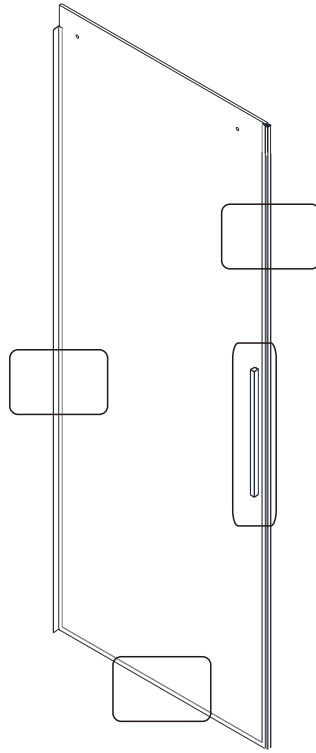

## ■ Installation

Please read these instructions carefully before start of installation.

The wall post has up to 20mm of adjustment for out of true wall situations.

**Ensure that the shower tray is fitted level and that after assembly of enclosure there is a full and continuous bead of sealant between the top of the shower tray and the title joint.**

## ■ Shower Tray Installation

The shower tray must be sited against a structural wall.

Water proof walling or tiling should be fitted so that it sits on the top of the tray rim.

## Tools required

This product is heavy and will require two people to install.

- 01
- 02
- 03
- 04
- 05
- 06
- 07
- 08
- 09
- 10
- 11
- 12
- 13
- 14
- 15
- 16
- 17
- 18
- 19
- 20
- 21
- 22
- 23
- 24
- 25
- 26
- 27
- 28
- 29
- 30
- 31
- 32
- 33
- 34
- 35
- 36
- 37
- 38
- 39
- 40
- 41
- 42
- 43
- 44
- 45
- 46
- 47
- 48
- 49

① x1	② x1	③ x2	④ x1	⑤ x1	⑥ x1	⑦ x1	⑧ x1	⑨ x10	⑩ x1	⑪ x4	⑫ x10 ST4x30	⑬ x1
⑭ x1	⑮ x1	⑯ x1	⑰ x1	⑱ x1	⑲ x1	⑳ x1	㉑ x1 ST4x8	㉒ x2	㉓ x2	㉔ x2	㉕ x1	㉖ x1
㉗ x1	㉘ x1	㉙ x1	㉚ x1	㉛ x1	㉜ x1	㉝ x1	㉞ x1	㉟ x1	㊱ x1	㊲ x2	㊳ x2	㊴ x2