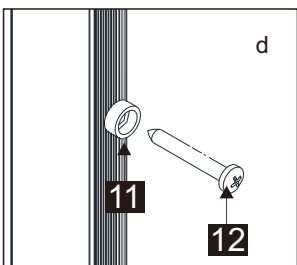

## ■ Installation

Please read these instructions carefully before start of installation.

The wall post has up to 20mm of adjustment for out of true wall situations.

**Ensure that the shower tray is fitted level and that after assembly of enclosure there is a full and continuous bead of sealant between the top of the shower tray and the title joint.**

## Tools required

This product is heavy and will require two people to install.

- 01
- 02
- 03
- 04
- 05
- 06
- 07
- 08
- 09
- 10
- 11
- 12
- 13
- 14
- 15
- 16
- 17
- 18
- 19
- 20
- 21
- 22
- 23
- 24
- 25
- 26
- 27
- 28
- 29
- 30
- 31
- 32
- 33
- 34
- 35
- 36
- 37
- 38
- 39
- 40
- 41
- 42
- 43
- 44
- 45
- 46
- 47
- 48
- 49

① x1	② x1	③ x2	④ x1	⑤ x1	⑥ x1	⑦ x1	⑧ x1	⑨ x10	⑩ x1	⑪ x4	⑫ x10 ST4x30	⑬ x1
⑭ x1	⑮ x1	⑯ x1	⑰ x1	⑱ x1	⑲ x1	⑳ x1	㉑ x1 ST4x8	㉒ x2	㉓ x2	㉔ x2	㉕ x1	㉖ x1
㉗ x1	㉘ x1	㉙ x1	㉚ x1	㉛ x1	㉜ x1	㉝ x1	㉞ x1	㉟ x1	㊱ x1	㊲ x2	㊳ x2	㊴ x2