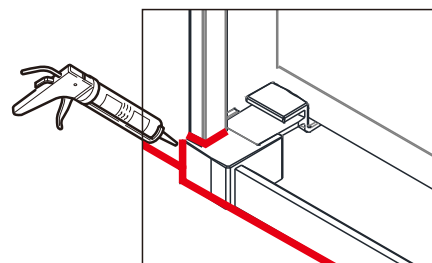

## ■ Installation

Please read these instructions carefully before start of installation.

The wall post has up to 20mm of adjustment for out of true wall situations.

**Ensure that the shower tray is fitted level and that after assembly of enclosure there is a full and continuous bead of sealant between the top of the shower tray and the title joint.**

① x1	② x1	③ x2	④ x1	⑤ x1	⑥ x1	⑦ x1	⑧ x1	⑨ x10	⑩ x1	⑪ x4	⑫ x10 ST4x30	⑬ x1
⑭ x1	⑮ x1	⑯ x1	⑰ x1	⑱ x1	⑲ x1	⑳ x1	㉑ x1 ST4x8	㉒ x2	㉓ x2	㉔ x2	㉕ x1	㉖ x1
㉗ x1	㉘ x1	㉙ x1	㉚ x1	㉛ x1	㉜ x1	㉝ x1	㉞ x1	㉟ x1	㊱ x1	㊲ x2	㊳ x2	㊴ x2