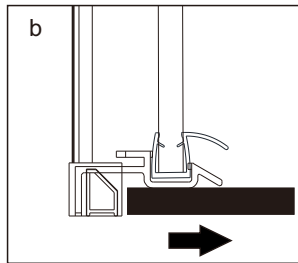

## ■ Installation

Please read these instructions carefully before start of installation.

The wall post has up to 20mm of adjustment for out of true wall situations.

**Ensure that the shower tray is fitted level and that after assembly of enclosure there is a full and continuous bead of sealant between the top of the shower tray and the title joint.**

## ■ Shower Tray Installation

The shower tray must be sited against a structural wall.

Water proof walling or tiling should be fitted so that it sits on the top of the tray rim.

## Tools required

This product is heavy and will require two people to install.

- 01
- 02
- 03
- 04
- 05
- 06
- 07
- 08
- 09
- 10
- 11
- 12
- 13
- 14
- 15
- 16
- 17
- 18
- 19
- 20
- 21
- 22
- 23
- 24
- 25
- 26
- 27
- 28
- 29
- 30
- 31
- 32
- 33
- 34
- 35
- 36
- 37
- 38
- 39
- 40
- 41
- 42
- 43
- 44
- 45
- 46
- 47
- 48
- 49

① x1	② x1	③ x2	④ x1	⑤ x1	⑥ x1	⑦ x1	⑧ x1	⑨ x10	⑩ x1	⑪ x4	⑫ x10 ST4x30	⑬ x1
⑭ x1	⑮ x1	⑯ x1	⑰ x1	⑱ x1	⑲ x1	⑳ x1	㉑ x1 ST4x8	㉒ x2	㉓ x2	㉔ x2	㉕ x1	㉖ x1
㉗ x1	㉘ x1	㉙ x1	㉚ x1	㉛ x1	㉜ x1	㉝ x1	㉞ x1	㉟ x1	㊱ x1	㊲ x2	㊳ x2	㊴ x2