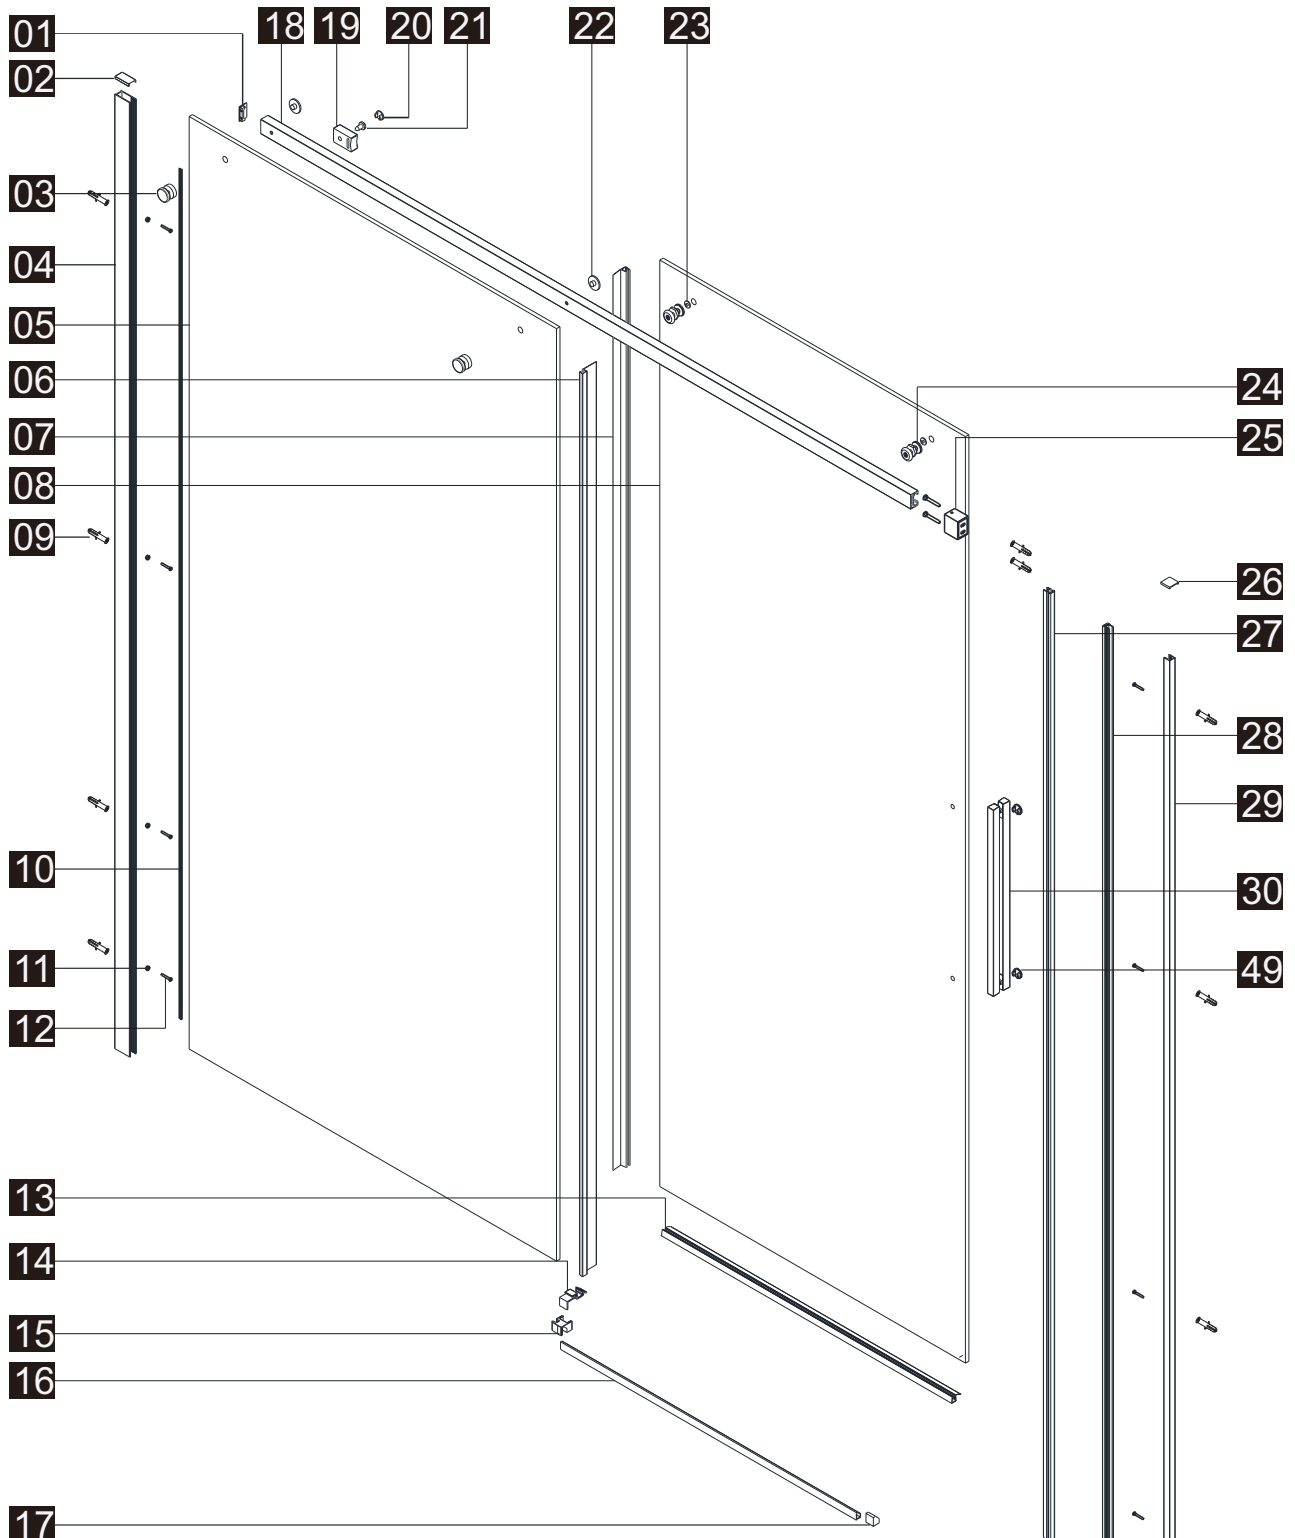

- 01
- 02
- 03
- 04
- 05
- 06
- 07
- 08
- 09
- 10
- 11
- 12
- 13
- 14
- 15
- 16
- 17
- 18
- 19
- 20
- 21
- 22
- 23
- 24
- 25
- 26
- 27
- 28
- 29
- 30
- 31
- 32
- 33
- 34
- 35
- 36
- 37
- 38
- 39
- 40
- 41
- 42
- 43
- 44
- 45
- 46
- 47
- 48
- 49

① x1	② x1	③ x2	④ x1	⑤ x1	⑥ x1	⑦ x1	⑧ x1	⑨ x10	⑩ x1	⑪ x4	⑫ x10 ST4x30	⑬ x1
⑭ x1	⑮ x1	⑯ x1	⑰ x1	⑱ x1	⑲ x1	⑳ x1	㉑ x1 ST4x8	㉒ x2	㉓ x2	㉔ x2	㉕ x1	㉖ x1
㉗ x1	㉘ x1	㉙ x1	㉚ x1	㉛ x1	㉜ x1	㉝ x1	㉞ x1	㉟ x1	㊱ x1	㊲ x2	㊳ x2	㊴ x2