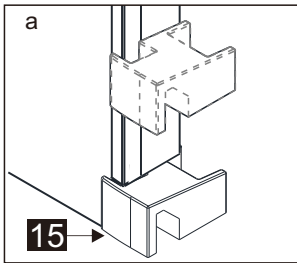

## ■ Installation

Please read these instructions carefully before start of installation.

The wall post has up to 20mm of adjustment for out of true wall situations.

**Ensure that the shower tray is fitted level and that after assembly of enclosure there is a full and continuous bead of sealant between the top of the shower tray and the title joint.**

## ■ Shower Tray Installation

The shower tray must be sited against a structural wall.

Water proof walling or tiling should be fitted so that it sits on the top of the tray rim.

## Tools required

This product is heavy and will require two people to install.

- 01
- 02
- 03
- 04
- 05
- 06
- 07
- 08
- 09
- 10
- 11
- 12
- 13
- 14
- 15
- 16
- 17
- 18
- 19
- 20
- 21
- 22
- 23
- 24
- 25
- 26
- 27
- 28
- 29
- 30
- 31
- 32
- 33
- 34
- 35
- 36
- 37
- 38
- 39
- 40
- 41
- 42
- 43
- 44
- 45
- 46
- 47
- 48
- 49

① x1	② x1	③ x2	④ x1	⑤ x1	⑥ x1	⑦ x1	⑧ x1	⑨ x10	⑩ x1	⑪ x4	⑫ x10 ST4x30	⑬ x1
⑭ x1	⑮ x1	⑯ x1	⑰ x1	⑱ x1	⑲ x1	⑳ x1	㉑ x1 ST4x8	㉒ x2	㉓ x2	㉔ x2	㉕ x1	㉖ x1
㉗ x1	㉘ x1	㉙ x1	㉚ x1	㉛ x1	㉜ x1	㉝ x1	㉞ x1	㉟ x1	㊱ x1	㊲ x2	㊳ x2	㊴ x2