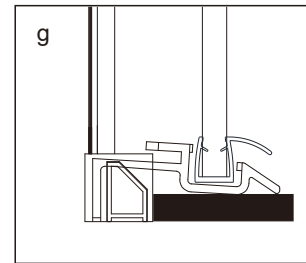

## ■ Installation

Please read these instructions carefully before start of installation.

The wall post has up to 20mm of adjustment for out of true wall situations.

**Ensure that the shower tray is fitted level and that after assembly of enclosure there is a full and continuous bead of sealant between the top of the shower tray and the title joint.**

## ■ Shower Tray Installation

The shower tray must be sited against a structural wall.

Water proof walling or tiling should be fitted so that it sits on the top of the tray rim.

## Tools required

This product is heavy and will require two people to install.

- 01
- 02
- 03
- 04
- 05
- 06
- 07
- 08
- 09
- 10
- 11
- 12
- 13
- 14
- 15
- 16
- 17
- 18
- 19
- 20
- 21
- 22
- 23
- 24
- 25
- 26
- 27
- 28
- 29
- 30
- 31
- 32
- 33
- 34
- 35
- 36
- 37
- 38
- 39
- 40
- 41
- 42
- 43
- 44
- 45
- 46
- 47
- 48
- 49

① x1	② x1	③ x2	④ x1	⑤ x1	⑥ x1	⑦ x1	⑧ x1	⑨ x10	⑩ x1	⑪ x4	⑫ x10 ST4x30	⑬ x1
⑭ x1	⑮ x1	⑯ x1	⑰ x1	⑱ x1	⑲ x1	⑳ x1	㉑ x1 ST4x8	㉒ x2	㉓ x2	㉔ x2	㉕ x1	㉖ x1
㉗ x1	㉘ x1	㉙ x1	㉚ x1	㉛ x1	㉜ x1	㉝ x1	㉞ x1	㉟ x1	㊱ x1	㊲ x2	㊳ x2	㊴ x2