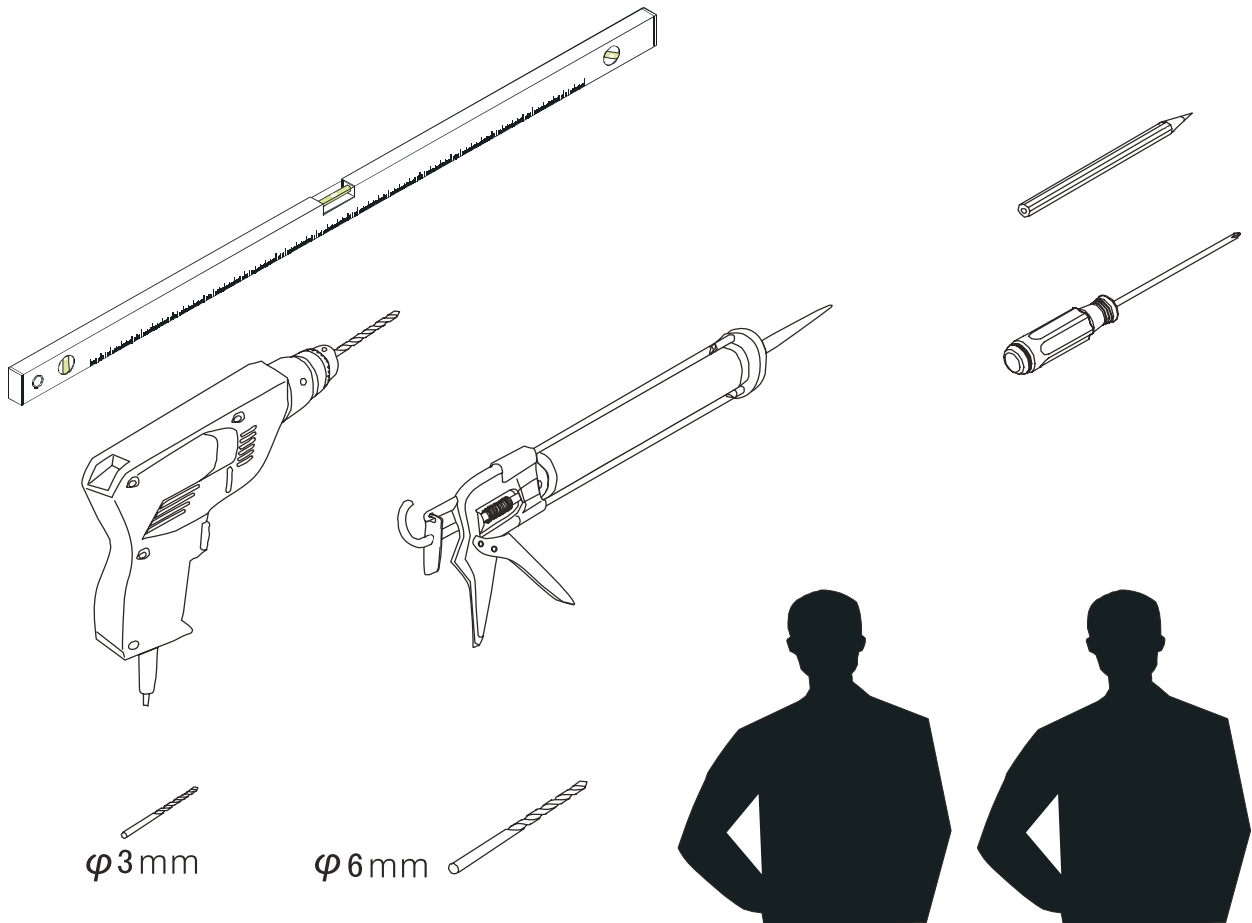

Note: Safety glass can not be re-worked.

■ Installation

Please read these instructions carefully before start of installation.

The wall post has up to 20mm of adjustment for out of true wall situations.

Ensure that the shower tray is fitted level and that after assembly of enclosure there is a full and continuous bead of sealant between the top of the shower tray and the title joint.

Special care should be taken when drilling walls to avoid hidden pipes or electrical cables.

Note: This product is heavy and will require two people to install.

Please remove protective film from aluminium profiles before installation.

■ Shower Tray Installation

The shower tray must be sited against a structural wall.

Water proof walling or tiling should be fitted so that it sits on the top of the tray rim.

■ Aftercare Instructions

After use, your shower should be cleaned with soap and water. This is particularly important in hard water districts where insoluble lime salts may be deposited and allowed to build up. Cleaners of a gritty or abrasive nature should not be used. Care should be taken to avoid contact with strong chemicals such as organic solvents and strippers.

Glass cleaners can be used but with caution, if in doubt contact the supplier of the cleaner in question.

Please keep these instructions for aftercare and customer service details.

Tools required

This product is heavy and will require two people to install.