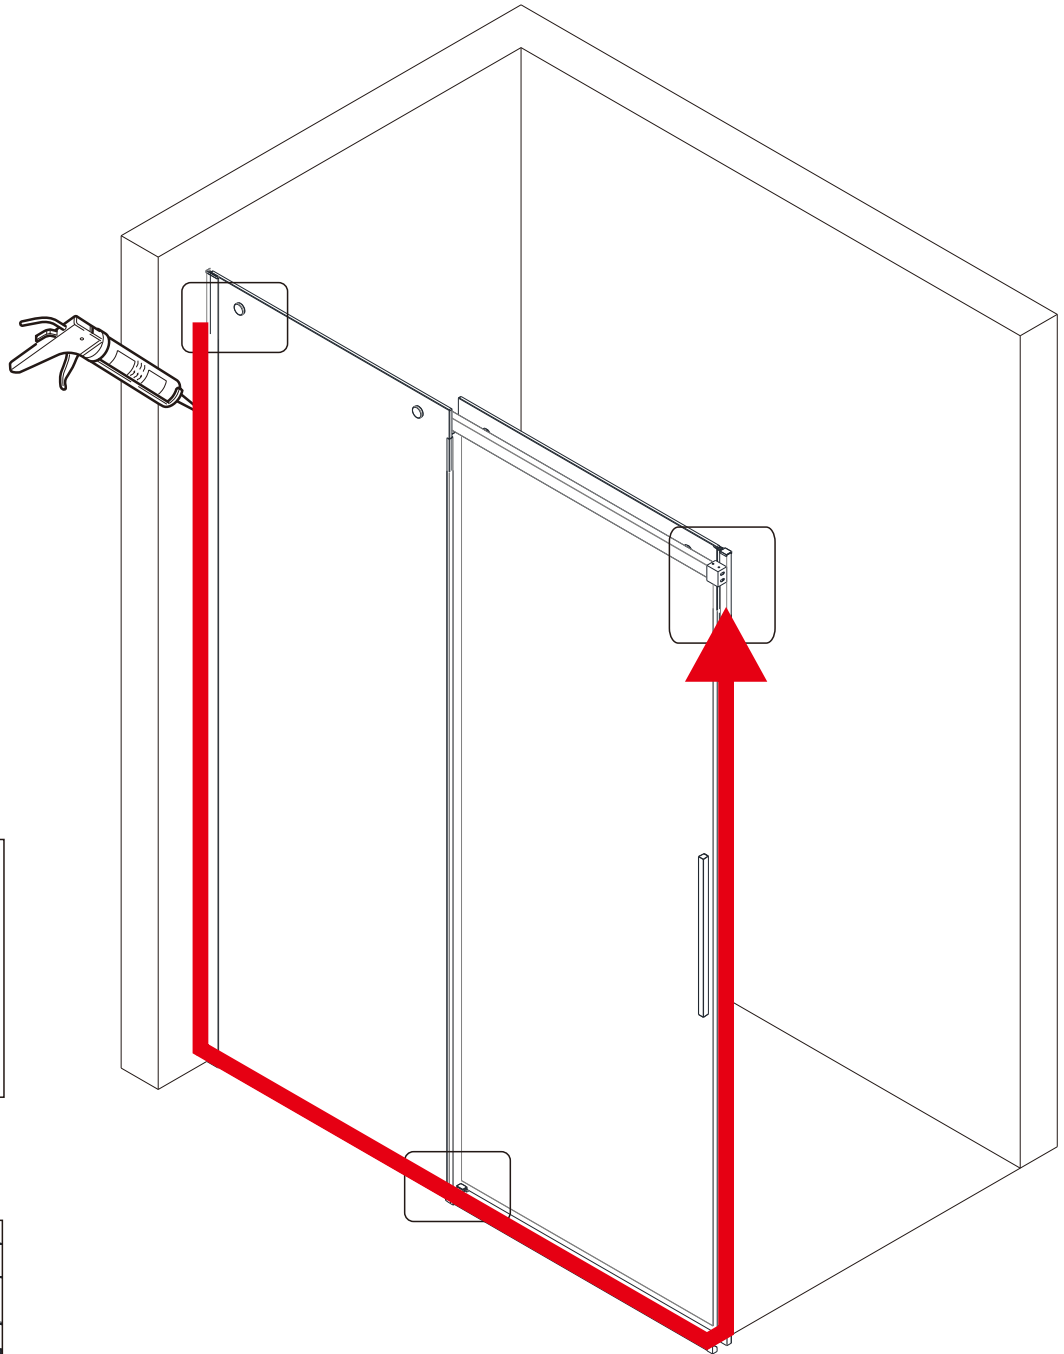

## ■ Installation

Please read these instructions carefully before start of installation.

The wall post has up to 20mm of adjustment for out of true wall situations.

**Ensure that the shower tray is fitted level and that after assembly of enclosure there is a full and continuous bead of sealant between the top of the shower tray and the title joint.**

## ■ Shower Tray Installation

The shower tray must be sited against a structural wall.

Water proof walling or tiling should be fitted so that it sits on the top of the tray rim.

① x1	② x1	③ x2	④ x1	⑤ x1	⑥ x1	⑦ x1	⑧ x1	⑨ x10	⑩ x1	⑪ x4	⑫ x10 ST4x30	⑬ x1
⑭ x1	⑮ x1	⑯ x1	⑰ x1	⑱ x1	⑲ x1	⑳ x1	㉑ x1 ST4x8	㉒ x2	㉓ x2	㉔ x2	㉕ x1	㉖ x1
㉗ x1	㉘ x1	㉙ x1	㉚ x1	㉛ x1	㉜ x1	㉝ x1	㉞ x1	㉟ x1	㊱ x1	㊲ x2	㊳ x2	㊴ x2