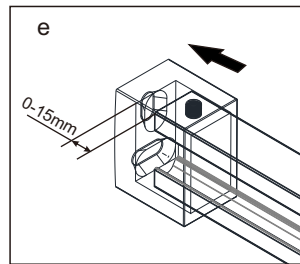

## ■ Installation

Please read these instructions carefully before start of installation.

The wall post has up to 20mm of adjustment for out of true wall situations.

**Ensure that the shower tray is fitted level and that after assembly of enclosure there is a full and continuous bead of sealant between the top of the shower tray and the title joint.**

## Tools required

This product is heavy and will require two people to install.

- 01
- 02
- 03
- 04
- 05
- 06
- 07
- 08
- 09
- 10
- 11
- 12
- 13
- 14
- 15
- 16
- 17
- 18
- 19
- 20
- 21
- 22
- 23
- 24
- 25
- 26
- 27
- 28
- 29
- 30
- 31
- 32
- 33
- 34
- 35
- 36
- 37
- 38
- 39
- 40
- 41
- 42
- 43
- 44
- 45
- 46
- 47
- 48
- 49

① x1	② x1	③ x2	④ x1	⑤ x1	⑥ x1	⑦ x1	⑧ x1	⑨ x10	⑩ x1	⑪ x4	⑫ x10 ST4x30	⑬ x1
⑭ x1	⑮ x1	⑯ x1	⑰ x1	⑱ x1	⑲ x1	⑳ x1	㉑ x1 ST4x8	㉒ x2	㉓ x2	㉔ x2	㉕ x1	㉖ x1
㉗ x1	㉘ x1	㉙ x1	㉚ x1	㉛ x1	㉜ x1	㉝ x1	㉞ x1	㉟ x1	㊱ x1	㊲ x2	㊳ x2	㊴ x2