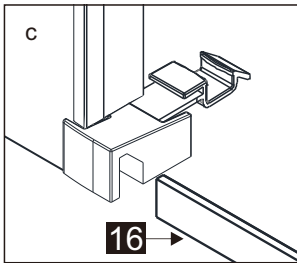

## ■ Installation

Please read these instructions carefully before start of installation.

The wall post has up to 20mm of adjustment for out of true wall situations.

**Ensure that the shower tray is fitted level and that after assembly of enclosure there is a full and continuous bead of sealant between the top of the shower tray and the title joint.**

## Tools required

This product is heavy and will require two people to install.

- 01
- 02
- 03
- 04
- 05
- 06
- 07
- 08
- 09
- 10
- 11
- 12
- 13
- 14
- 15
- 16
- 17
- 18
- 19
- 20
- 21
- 22
- 23
- 24
- 25
- 26
- 27
- 28
- 29
- 30
- 31
- 32
- 33
- 34
- 35
- 36
- 37
- 38
- 39
- 40
- 41
- 42
- 43
- 44
- 45
- 46
- 47
- 48
- 49

① x1	② x1	③ x2	④ x1	⑤ x1	⑥ x1	⑦ x1	⑧ x1	⑨ x10	⑩ x1	⑪ x4	⑫ x10 ST4x30	⑬ x1
⑭ x1	⑮ x1	⑯ x1	⑰ x1	⑱ x1	⑲ x1	⑳ x1	㉑ x1 ST4x8	㉒ x2	㉓ x2	㉔ x2	㉕ x1	㉖ x1
㉗ x1	㉘ x1	㉙ x1	㉚ x1	㉛ x1	㉜ x1	㉝ x1	㉞ x1	㉟ x1	㊱ x1	㊲ x2	㊳ x2	㊴ x2