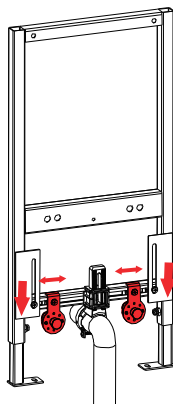

CAUTION: Maintenance.

The valves must be turned off to release the pressure of waterpipe during maintenance.

NOTE: Cleaning Instructions:

For all decorative finishes, use only a soft damp cloth to clean and shine. Use of polish, detergents, abrasive cleaners, organic solvents or acid may cause damage.

Use of other than a soft damp cloth will nullify our warranty.