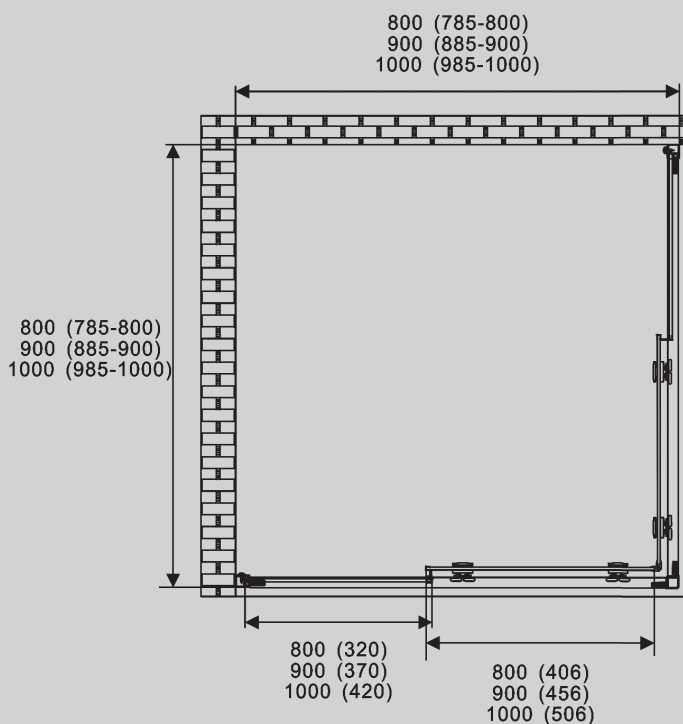

Характеристики:

- раздвижная конструкция
- угловая форма
- цвет профиля хром/матовый черный
- стекло прозрачное/ стекло матовое