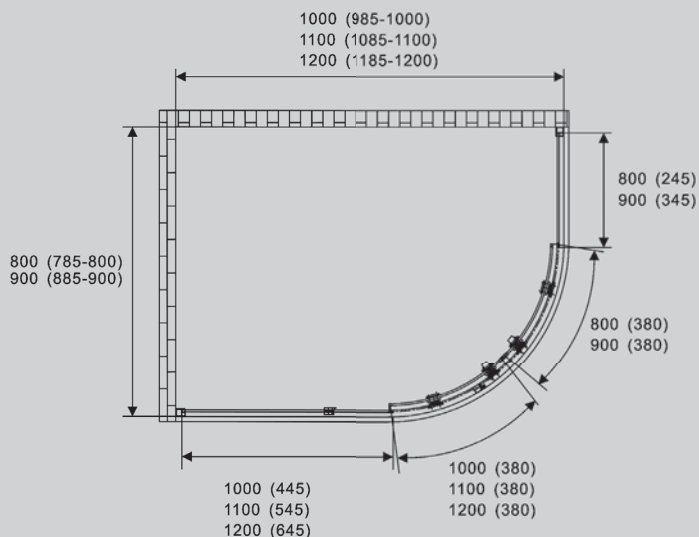

AG01118/B/M   AG01129/B/M
AG01119/B/M   AG01180/B/M
AG01128/B/M   AG01190/B/M

Хром/черный матовый

1100x800x1950   1200x900x1950
1100x900x1950   1000x800x1950
1200x800x1950   1000x900x1950

Характеристики:

- раздвижная конструкция
- угловая асимметричная форма
- цвет профиля хром/матовый черный
- стекло прозрачное
- цвет профиля хром
- стекло матовое