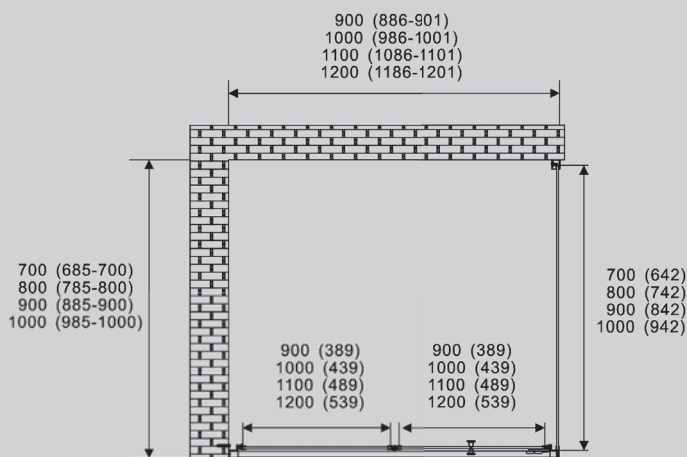

Хром/черный матовый

Характеристики:

- складная конструкция
- цвет профиля хром/матовый черный
- стекло прозрачное