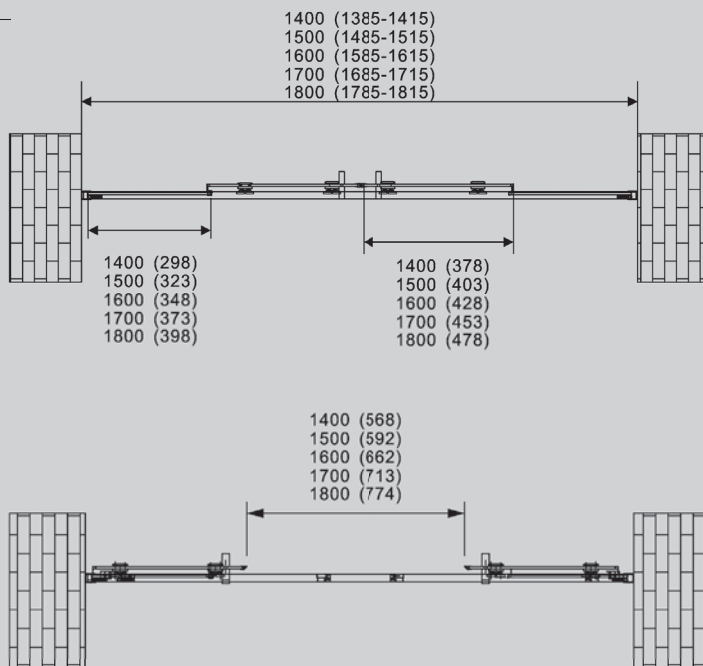

Характеристики:

- раздвижная конструкция
- цвет профиля хром/матовый черный
- стекло прозрачное 6 мм