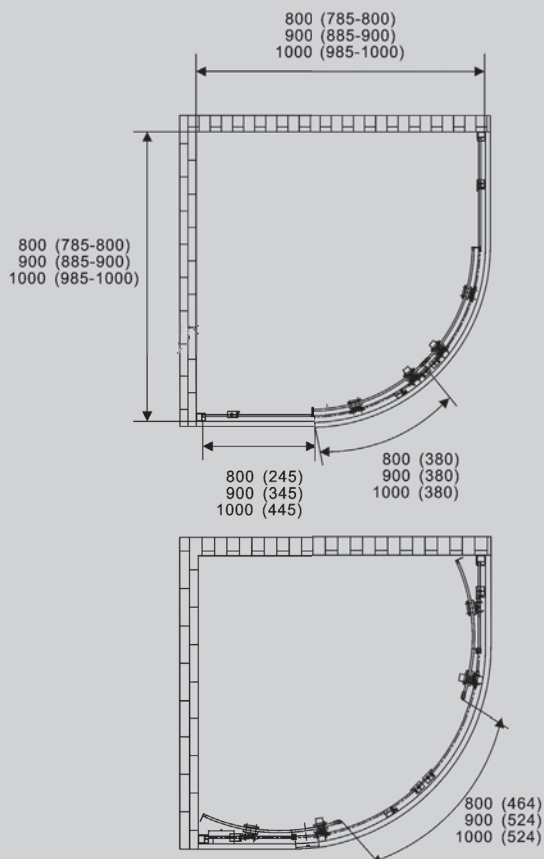

1000x1000x1950

AG01118/B/M AG01129/B/M
 AG01119/B/M AG01180/B/M
 AG01128/B/M AG01190/B/M

Хром/черный матовый

1100x800x1950 1200x900x1950
 1100x900x1950 1000x800x1950
 1200x800x1950 1000x900x1950

Характеристики: