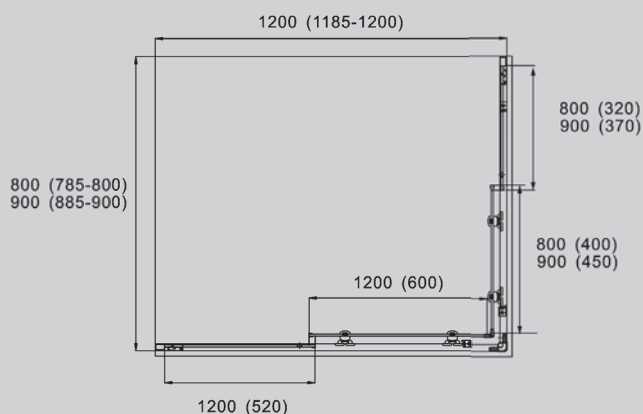

AG02128H/ВH/МH
AG02129H/ВH/МH

Хром/черный матовый

1200x800x1950
1200x900x1950

Характеристики:

- раздвижная конструкция
- угловая форма
- цвет профиля хром/матовый черный
- стекло прозрачное
- цвет профиля хром
- стекло матовое
- толщина стекла 6 мм