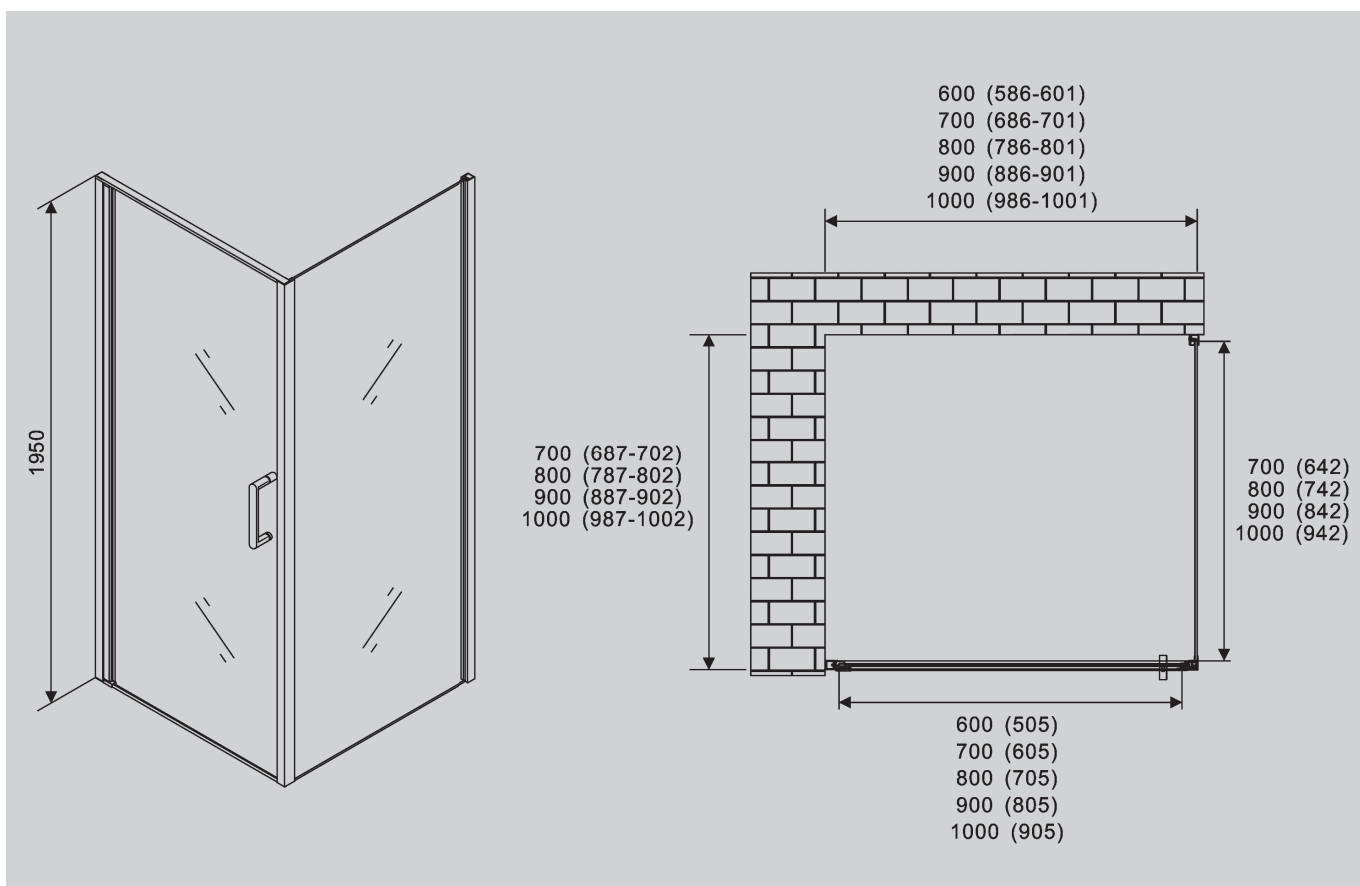

600x700x1950	900x700x1950
600x750x1950	900x750x1950
600x800x1950	900x800x1950
600x850x1950	900x850x1950
600x900x1950	900x900x1950
600x1000x1950	900x1000x1950

700x700x1950	1000x700x1950
700x750x1950	1000x750x1950
700x800x1950	1000x800x1950
700x850x1950	1000x850x1950
700x900x1950	1000x900x1950
700x1000x1950	1000x1000x1950

800x700x1950
800x750x1950
800x800x1950
800x850x1950
800x900x1950
800x1000x1950

Хром/черный матовый